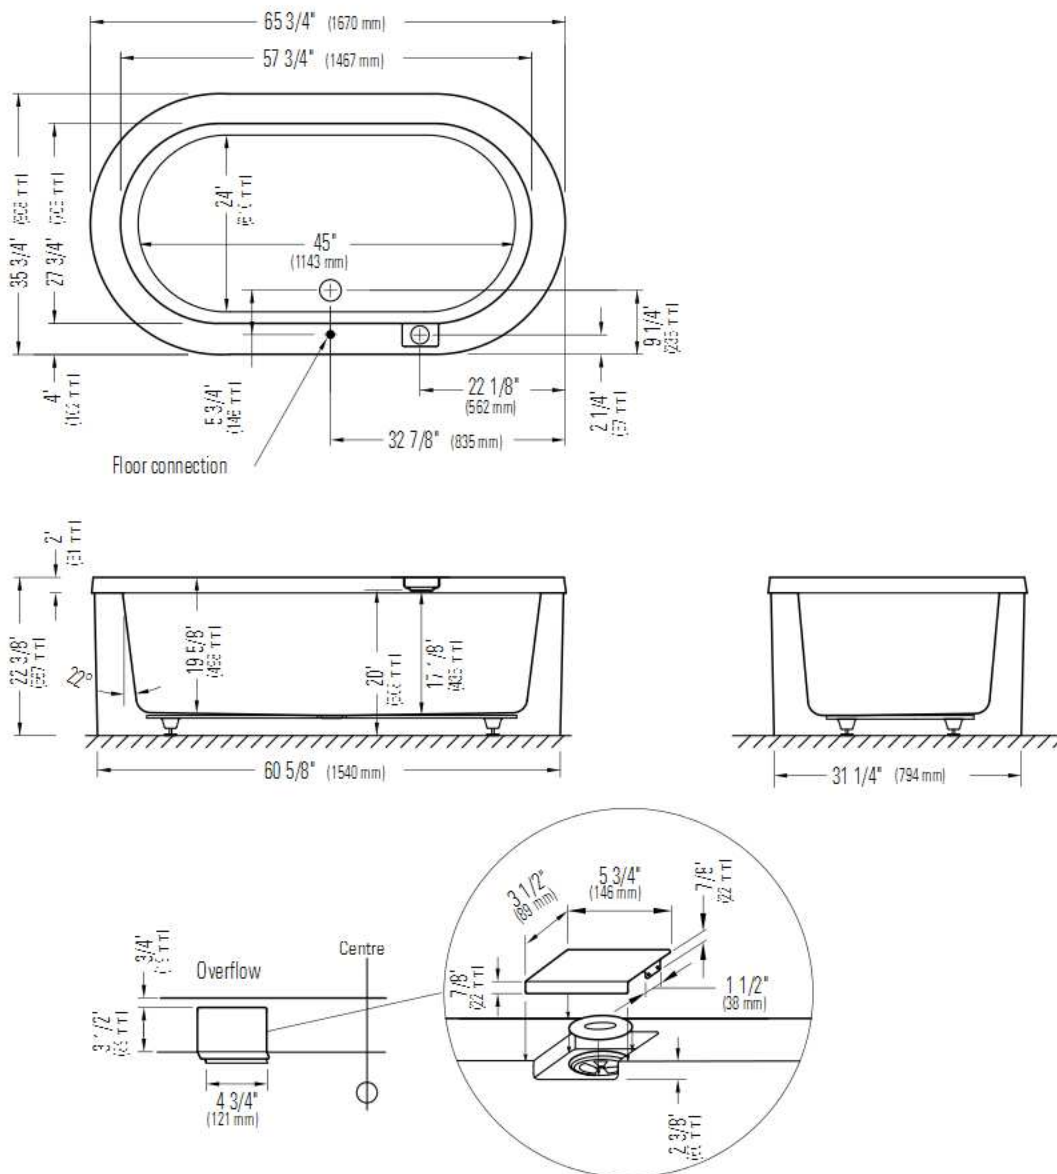

Produits Neptune

RUBY 3666

Bathtub

*All dimensions are approximate and subject to change without notice.
Please refer to the installation guide before beginning the installation

6835 PICARD STREET
SAINT-HYACINTHE, QUEBEC J2S 1H3
CANADA